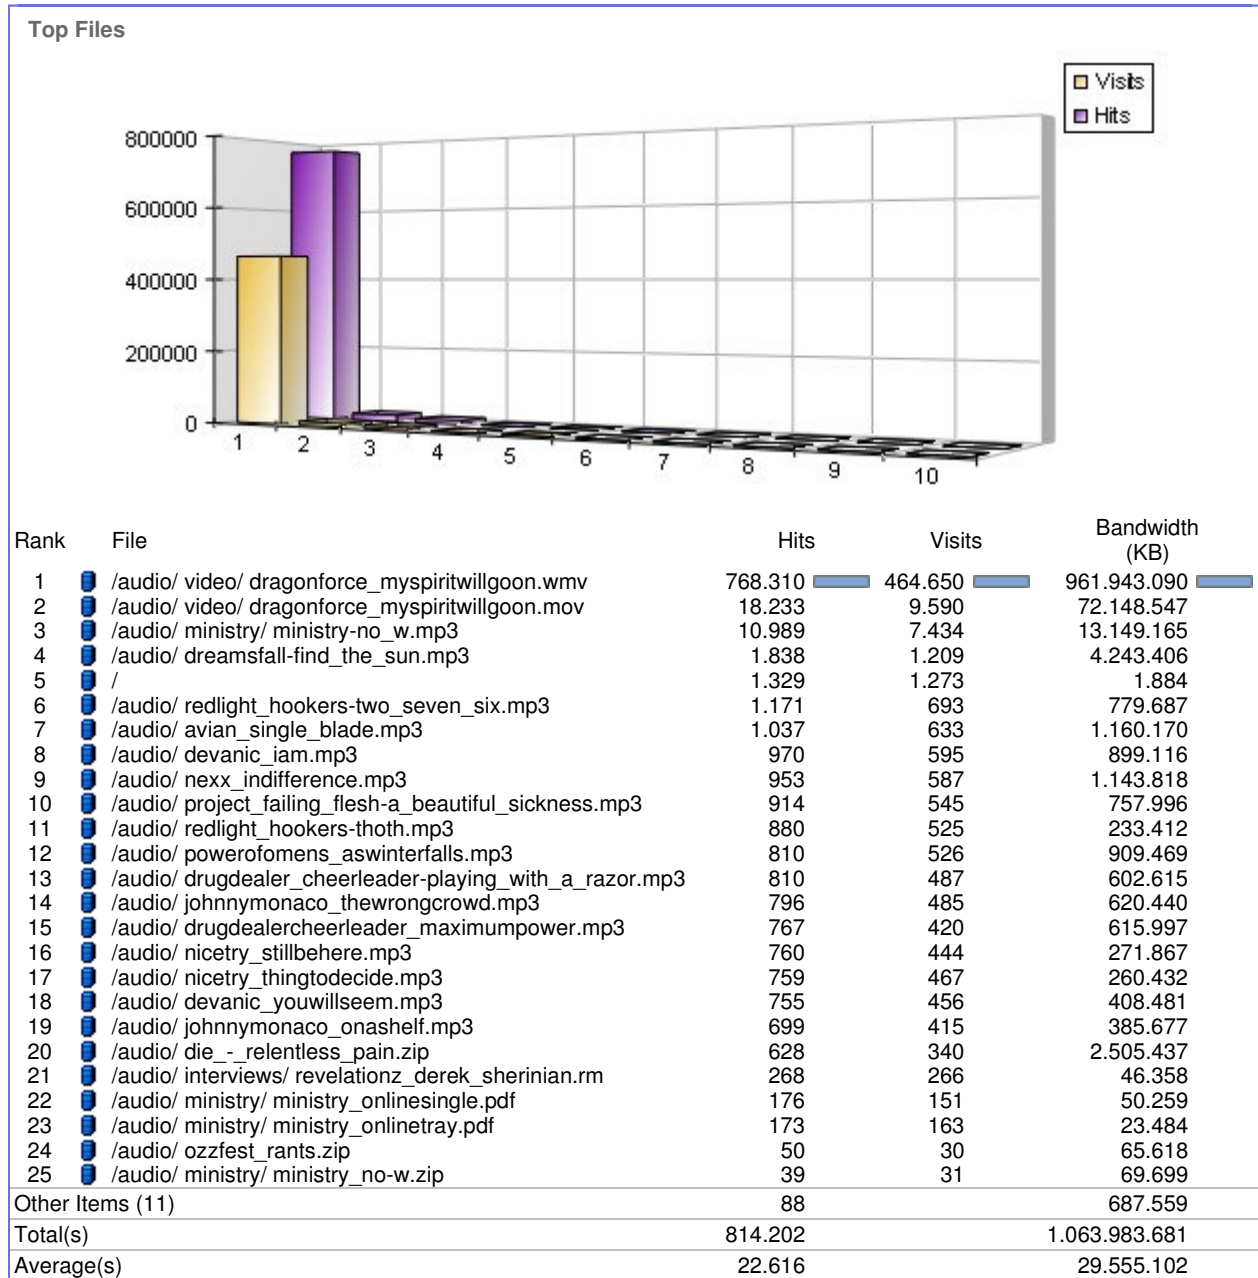

Top Files

Date Range: 01-01-2006 to 31-12-2006

Copyright © 2003-2005 SmarterTools Inc. All Rights Reserved.